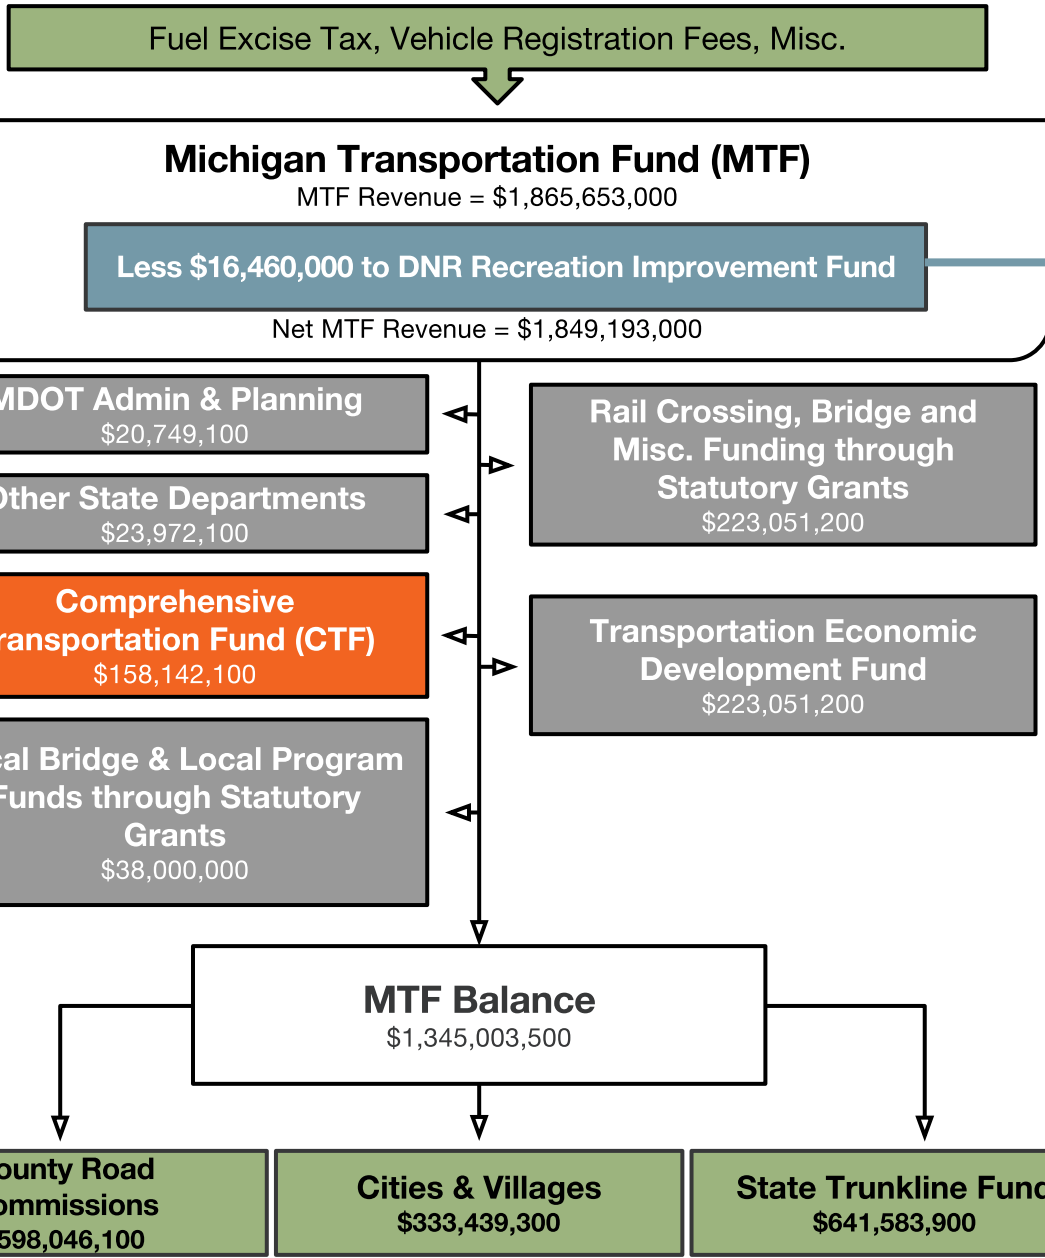

Michigan Transportation Fund Distribution

FY 2012-2013 Michigan Transportation Fund Revenues and Distributions per 1951 PA 51 (Section 10)

Comprehensive Transportation Fund (CTF)

- Targeted Transit Programs
- Intercity Bus
- Passenger Rail
- Freight Rail

DNR Recreation Improvement Fund

- Waterways
- Snowmobile
- Other Recreation Projects